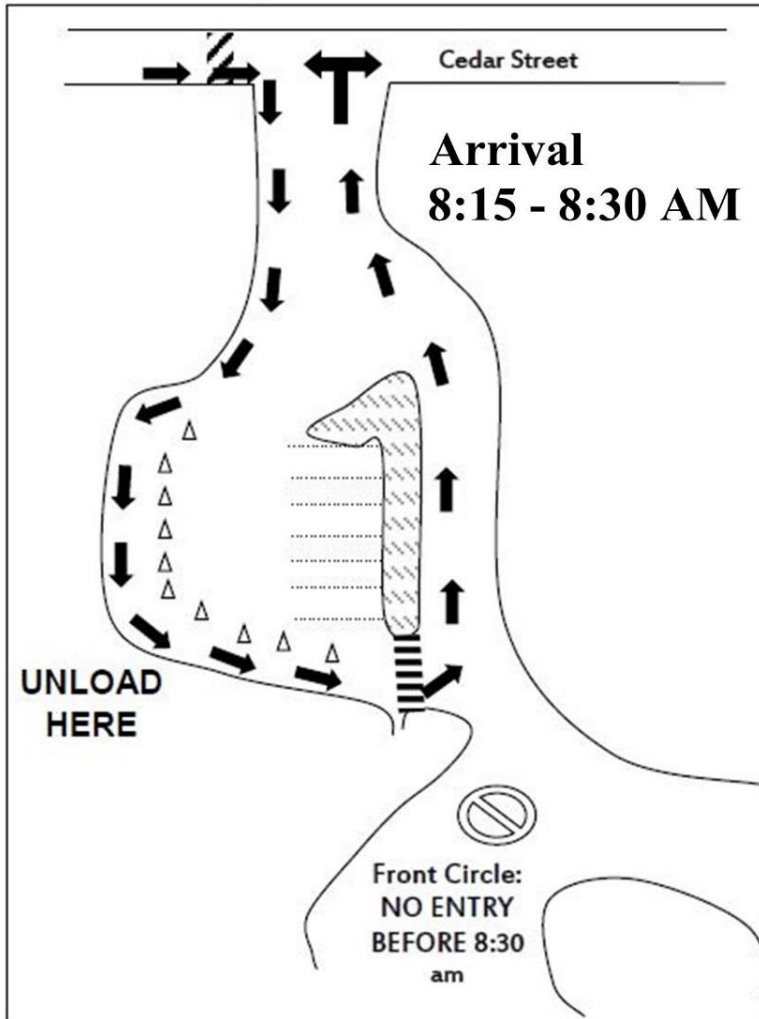

# Drop-off and Pick-up Safety Procedures

## ARRIVAL

Have children ready to exit quickly.  
Children should exit on passenger side.

Single line.  
Stay in queue at all times.  
Stay in your car.  
Stay in line.  
Do not pass at any time.  
Please be patient.

### Inclement Weather Arrival

Follow regular drop-off procedure.  
Children should enter via doors off playground blacktop area as usual.  
**Do not enter the front circle.**

### EXTREME WEATHER ARRIVAL

will be evidenced by orange flags in the cones that mark the entry.  
Staff will be outside to direct traffic.  
If you DON'T see the orange flags, please follow regular drop-off procedures.  
**Do not enter the circle.**