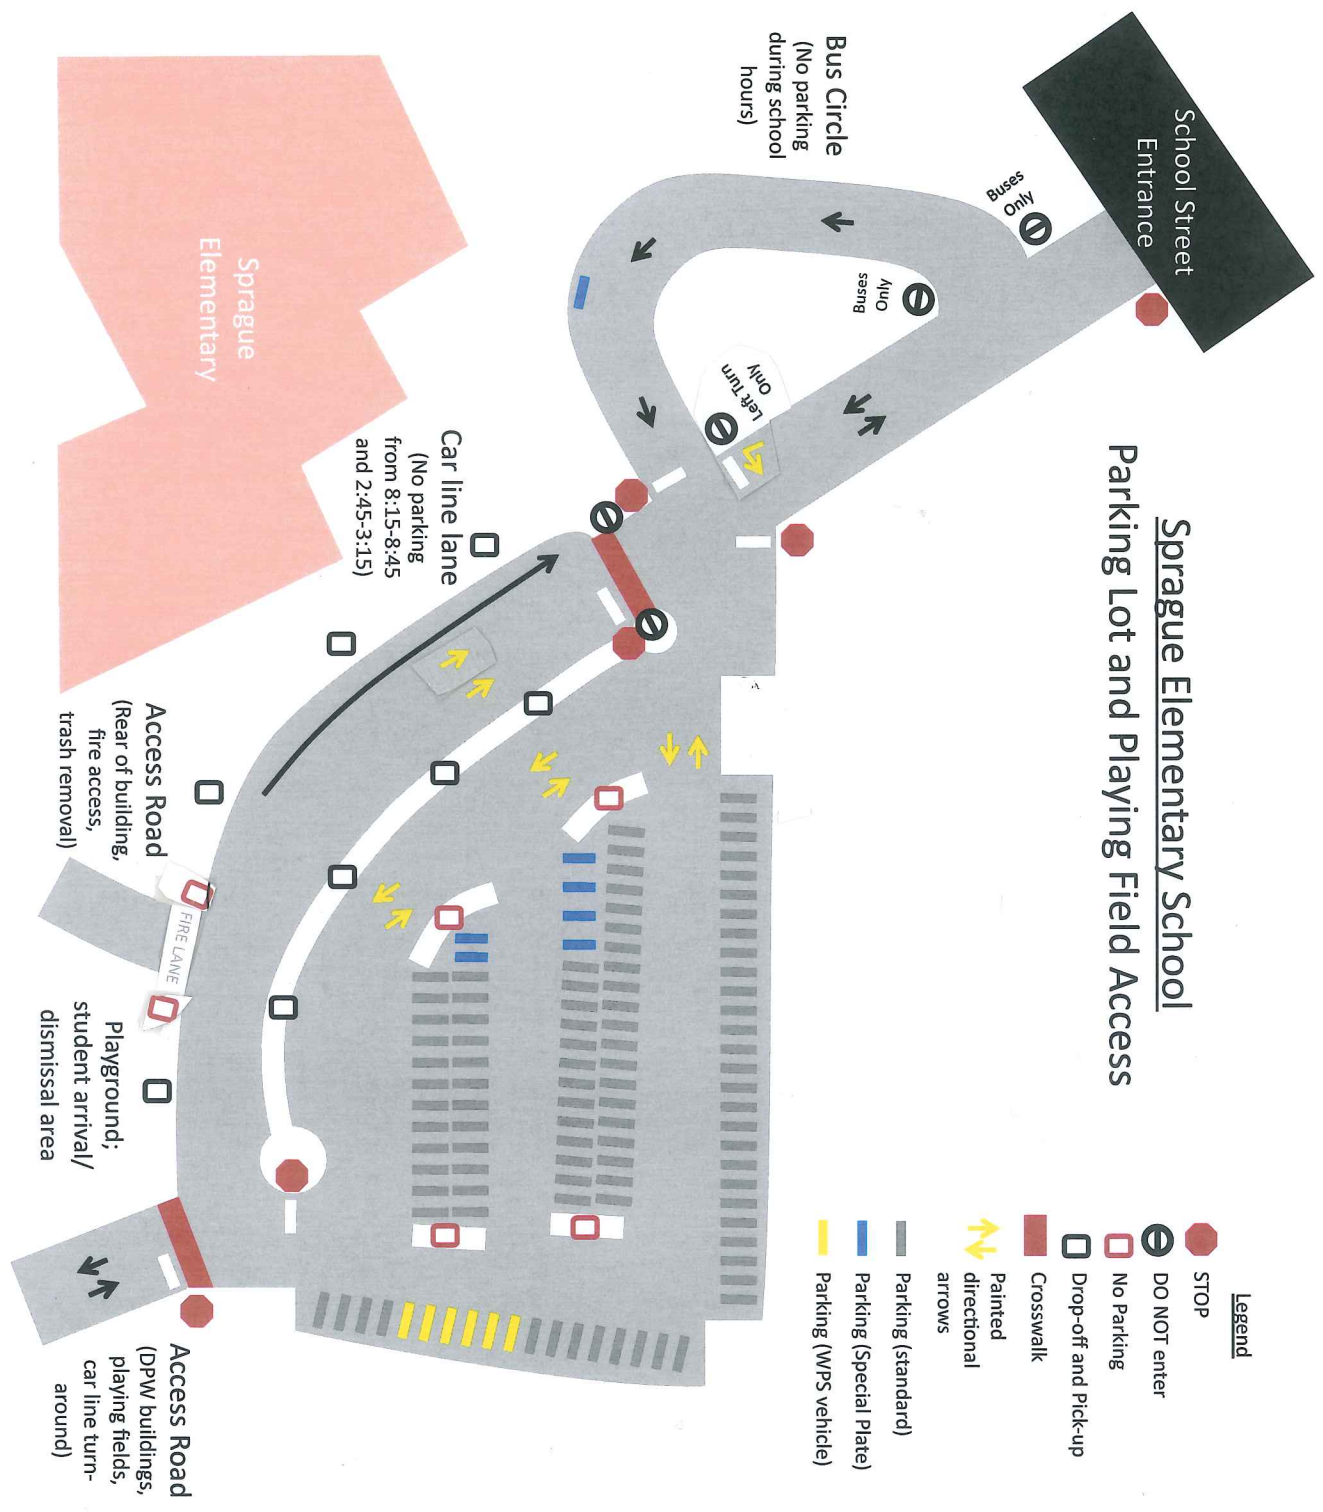

# Sprague Elementary School Parking Lot and Playing Field Access

### Legend

- STOP
- DO NOT enter
- No Parking
- Drop-off and Pick-up
- Crosswalk
- Painted directional arrows
- Parking (standard)
- Parking (Special Plate)
- Parking (WPS vehicle)