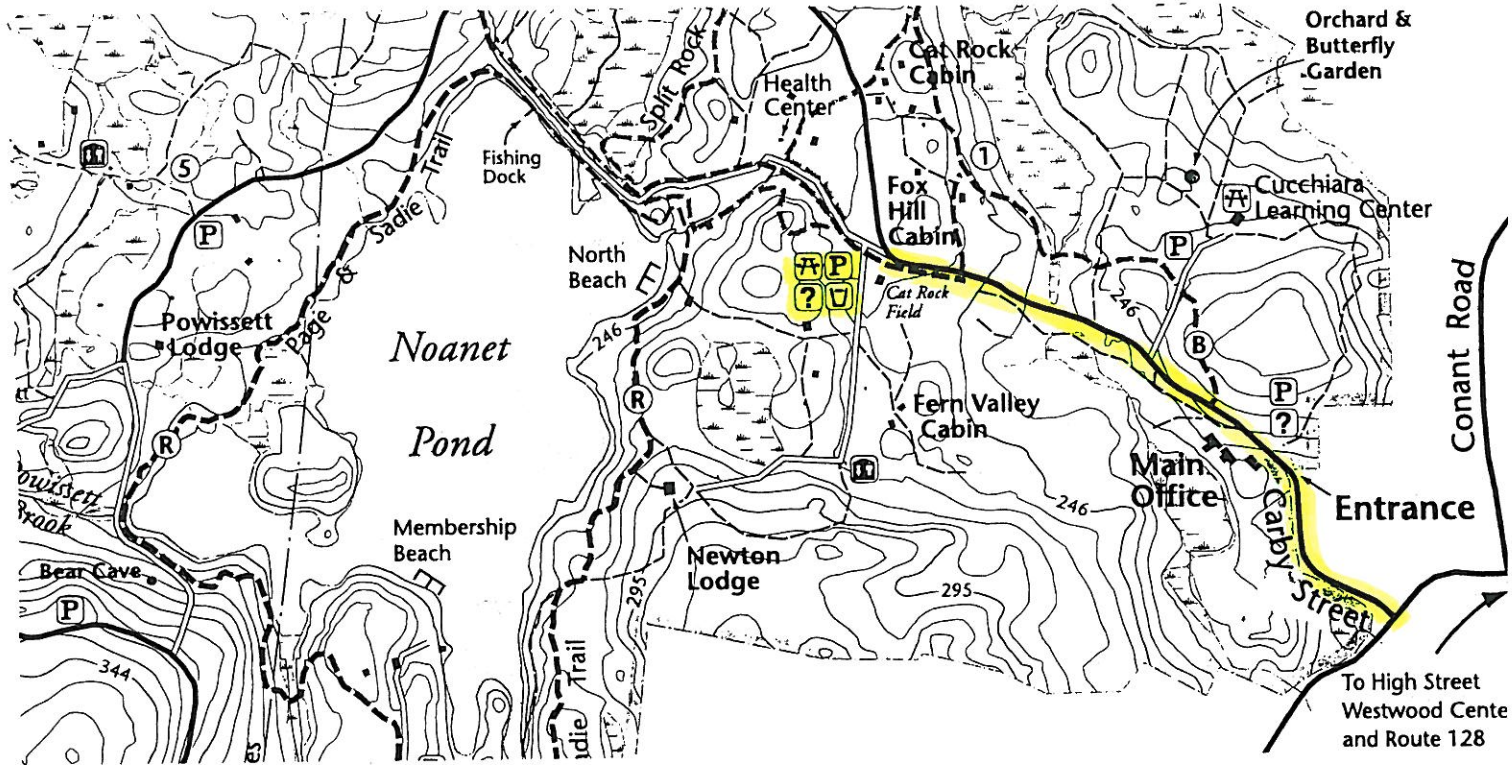

Directions To  
**Cat Rock**  
At Hale Reservation

1. Follow Carby Street into Hale Reservation.
2. Go past the office, and through the front gate.
3. As you continue, follow Carby Street  $\frac{1}{4}$  mile to Cat Rock field and parking area on left.
4. Group meets at Cat Rock parking area.